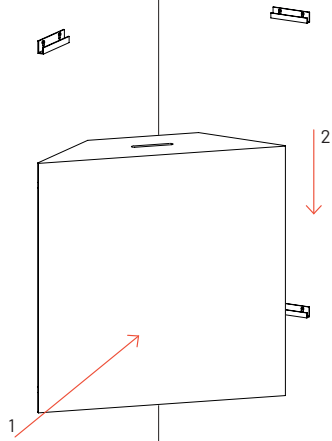

Super Bass Extreme Base x1

Flexi Glue Ultra

VicFix Suspension Profile 225 | 8.8"

Tower Assembly

1

Step by step corner installation.

2

3

Ceiling Installation with VicFix J Profile 80mm

Note: A suspension accessory for the panel is available (**VicFix Suspension Profile 225mm**), specifically developed to simplify the installation of the super bass extreme between the ceiling and the wall. You can find this accessory in our catalog.