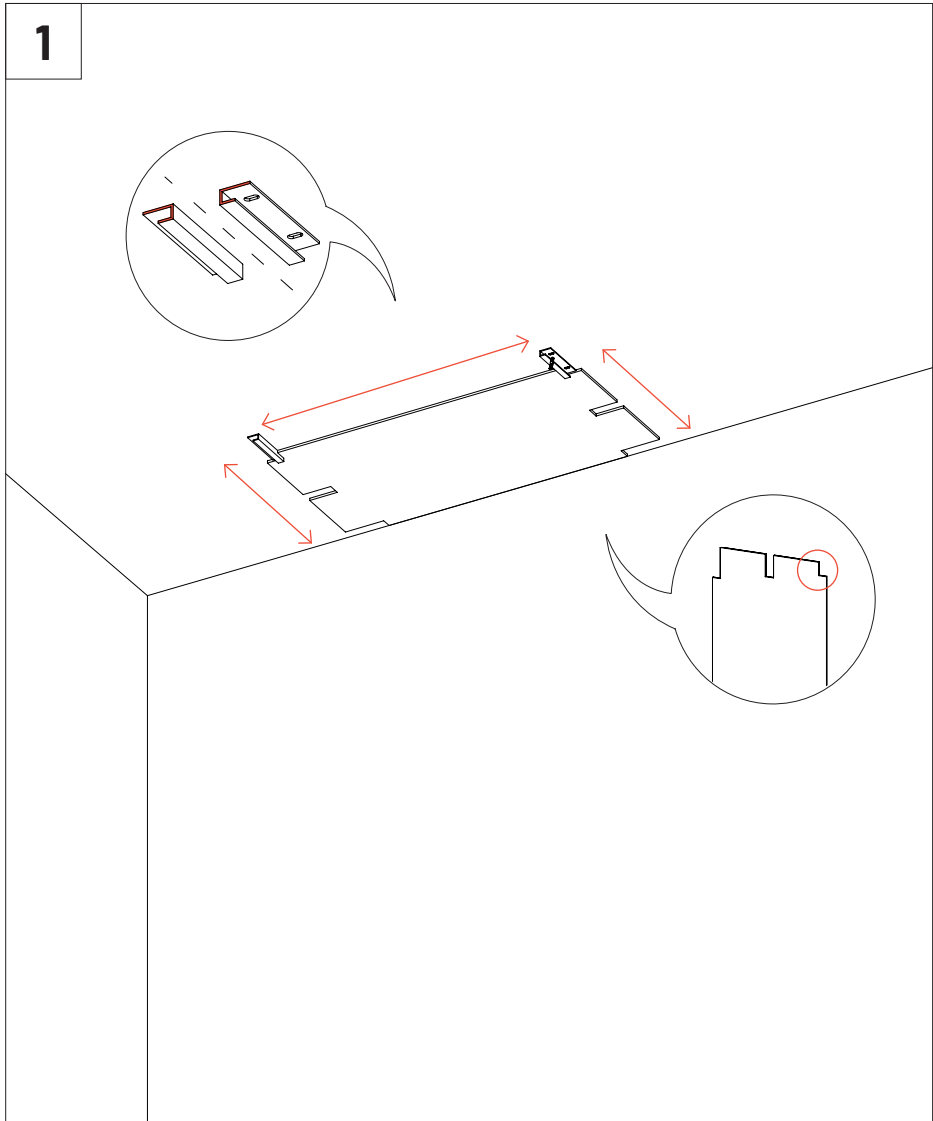

Super Bass Extreme Base x1

Flexi Glue Ultra

VicFix Suspension Profile 225 | 8.8"

Tower Assembly

1

Step by step corner installation.

2

3

Ceiling Installation with VicFix J Profile 80mm

Note: A suspension accessory for the panel is available (**VicFix Suspension Profile 225mm**), specifically developed to simplify the installation of the super bass extreme between the ceiling and the wall. You can find this accessory in our catalog.