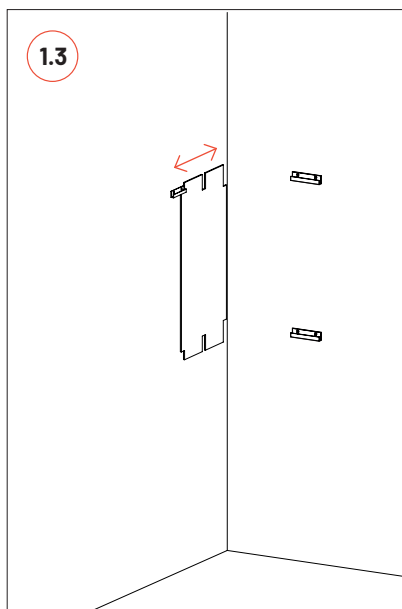

Super Bass Extreme Base x1

Flexi Glue Ultra

VicFix Suspension Profile 225 | 8.8"

Tower Assembly

1

Step by step corner installation.

2

3

Ceiling Installation with VicFix J Profile 80mm

Note: A suspension accessory for the panel is available (**VicFix Suspension Profile 225mm**), specifically developed to simplify the installation of the super bass extreme between the ceiling and the wall. You can find this accessory in our catalog.