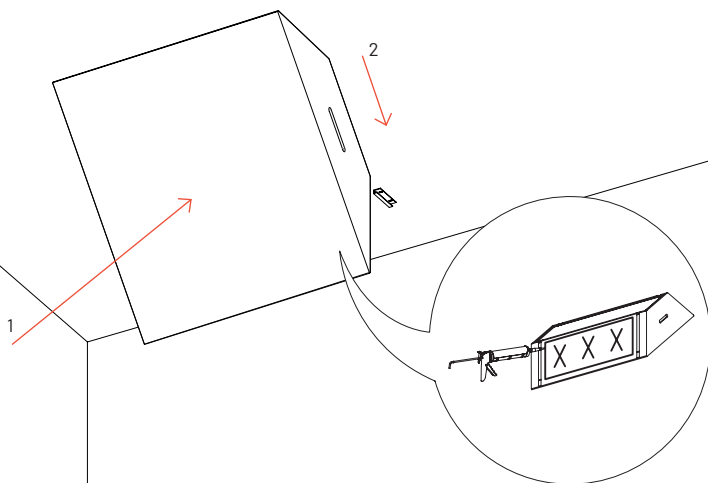

2

Apply Flexi Glue Ultra on the back of the bottom panel of the Super Bass Extreme Ultra, near the edges. Do not wait longer than 10 minutes after applying the glue to attach the panel to the wall. Place the panel on the suitably chose position on the wall. Once in the desired place, press firmly against the wall for 15 seconds.

!

Make sure that the ceiling where you are going to install the panels is prepared to support their weight.

Also make sure that the wall and ceiling make a 90° angle between them.

!

Wall and ceiling surfaces should be examined prior to installation, ensuring they are clean, smooth, and dry. Please ensure that the ceiling where you are going to install the panels is prepared to support their weight and is in good condition. Also ensure that you use screws and plugs that are suitable for the ceiling material and able to withstand the weight and loads applied.

Vicoustic will not take responsibility for any mistakes / limitations occurring during installations or any damages resulting from falling panels.