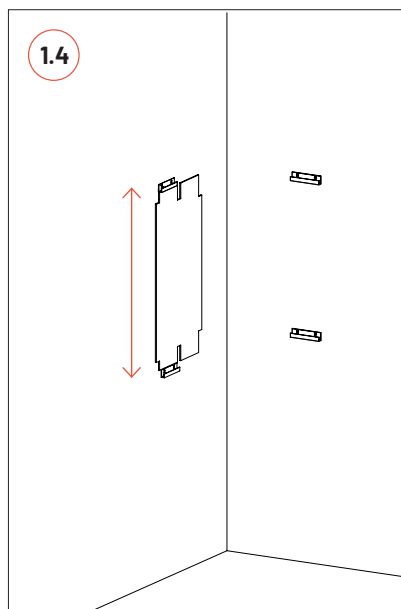

Stacker

Gauge

Silicone Drop

VicFix J Profile 80mm | 3.14"

Not Included

Level

Drill

Wall Plugs and Screws

Super Bass Extreme Base x1

Flexi Glue Ultra

VicFix Suspension Profile 225 | 8.8"

Tower Assembly

1

Step by step corner installation.

2

3

Ceiling Installation with VicFix J Profile 80mm

Note: A suspension accessory for the panel is available (**VicFix Suspension Profile 225mm**), specifically developed to simplify the installation of the super bass extreme between the ceiling and the wall. You can find this accessory in our catalog.