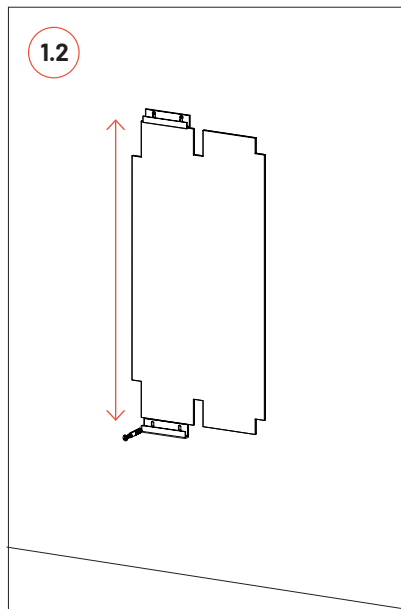

Stacker

Gauge

Silicone Drop

VicFix J Profile 80mm | 3.14"

Not Included

Level

Drill

Wall Plugs and Screws

Super Bass Extreme Base x1

Flexi Glue Ultra

VicFix Suspension Profile 225 | 8.8"

Tower Assembly

1

Step by step corner installation.

2

3

Ceiling Installation with VicFix J Profile 80mm

Note: A suspension accessory for the panel is available (**VicFix Suspension Profile 225mm**), specifically developed to simplify the installation of the super bass extreme between the ceiling and the wall. You can find this accessory in our catalog.