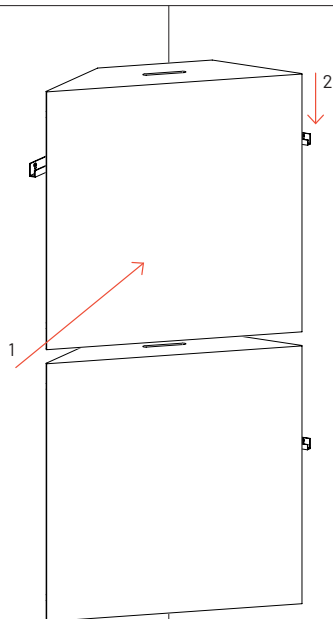

Super Bass Extreme Base x1

Flexi Glue Ultra

VicFix Suspension Profile 225 | 8.8"

Tower Assembly

1

Step by step corner installation.

2

3