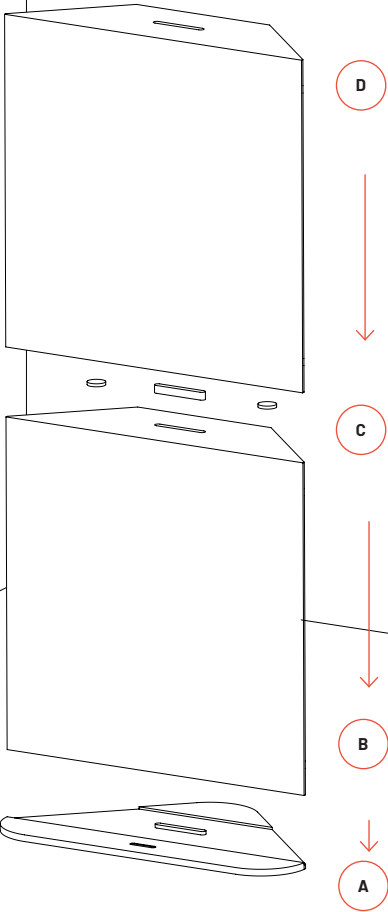

Super Bass Extreme Base x1

Flexi Glue Ultra

VicFix Suspension Profile 225 | 8.8"

Tower Assembly

1

Step by step corner installation.

2

3

Ceiling Installation with VicFix J Profile 80mm

Note: A suspension accessory for the panel is available (**VicFix Suspension Profile 225mm**), specifically developed to simplify the installation of the super bass extreme between the ceiling and the wall. You can find this accessory in our catalog.

2

Apply Flexi Glue Ultra on the back of the bottom panel of the Super Bass Extreme Ultra, near the edges. Do not wait longer than 10 minutes after applying the glue to attach the panel to the wall. Place the panel on the suitably chose position on the wall. Once in the desired place, press firmly against the wall for 15 seconds.