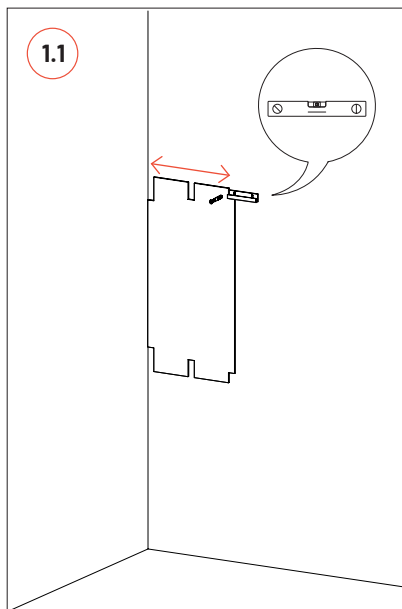

Super Bass Extreme Base x1

Flexi Glue Ultra

VicFix Suspension Profile 225 | 8.8"

Tower Assembly

1

Step by step corner installation.

2

3

Ceiling Installation with VicFix J Profile 80mm

Note: A suspension accessory for the panel is available (**VicFix Suspension Profile 225mm**), specifically developed to simplify the installation of the super bass extreme between the ceiling and the wall. You can find this accessory in our catalog.