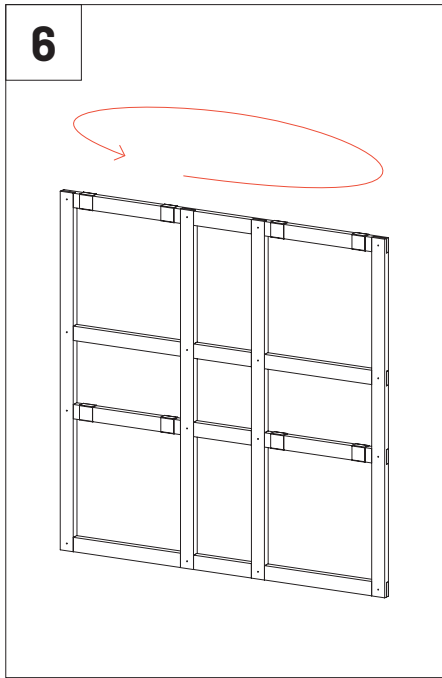

VicFix Frame 2x2

Installation Manual

✓ MATERIAL NEEDED

Included

Wood Part 100mm | 3.9" x8

Metal Spike x8

Triangular Part x4

Nails x8

Screws (3x20 Flat Head) x16

Not Included

Level

Drill

Measuring Tape

Wall Plugs and Screws x2

hammer

1

2

7

8

9

The Cinema Round product is merely indicative. This method is applied to any products of Budget Line range.

9.1

9.2

9.3