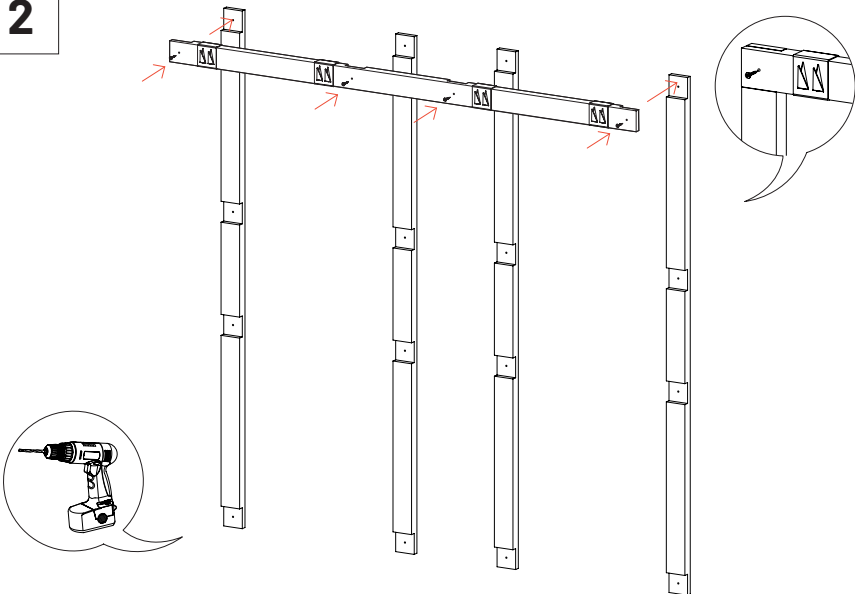

VicFix Frame 2x2

Installation Manual

✓ MATERIAL NEEDED

Included

Wood Part 100mm | 3.9" x8

Metal Spike x8

Triangular Part x4

Nails x8

Screws (3x20 Flat Head) x16

Not Included

Level

Drill

Measuring Tape

Wall Plugs and Screws x2

hammer

1

2

7

8

9

The Cinema Round product is merely indicative. This method is applied to any products of Budget Line range.

9.1

9.2

9.3