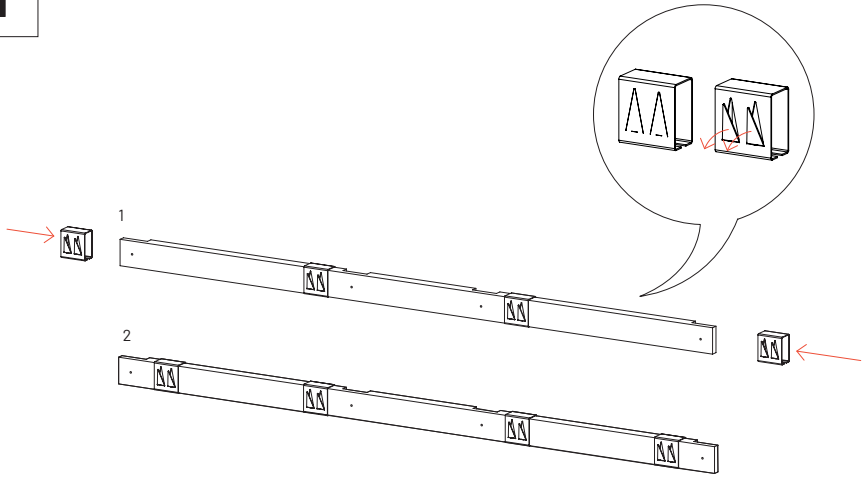

VicFix Frame 2x2

Installation Manual

✓ MATERIAL NEEDED

Included

Wood Part 100mm | 3.9" x8

Metal Spike x8

Triangular Part x4

Nails x8

Screws (3x20 Flat Head) x16

Not Included

Level

Drill

Measuring Tape

Wall Plugs and Screws x2

hammer

1

2

7

8

9

The Cinema Round product is merely indicative. This method is applied to any products of Budget Line range.

9.1

9.2

9.3