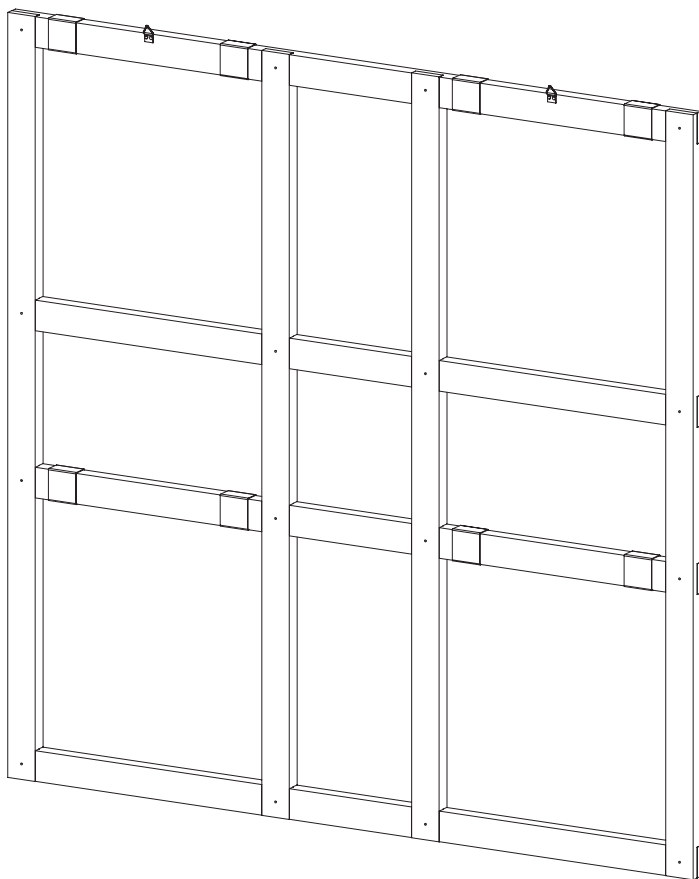

VicFix Frame 2x2

Installation Manual

✓ MATERIAL NEEDED

Included

Wood Part 100mm | 3.9" x8

Metal Spike x8

Triangular Part x4

Nails x8

Screws (3x20 Flat Head) x16

Not Included

Level

Drill

Measuring Tape

Wall Plugs and Screws x2

hammer

1

2

7

8

9

The Cinema Round product is merely indicative. This method is applied to any products of Budget Line range.

9.1

9.2

9.3