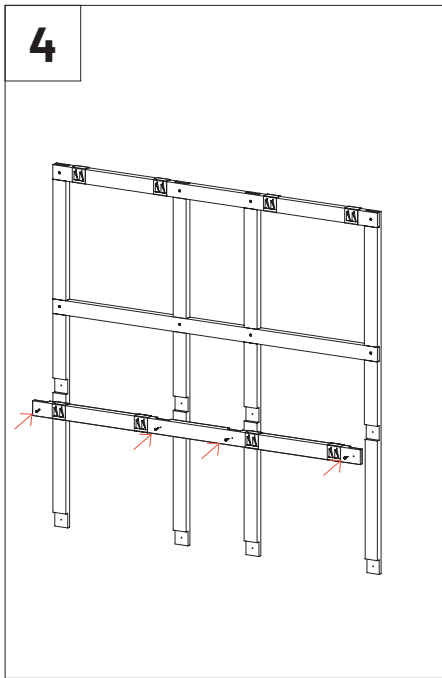

VicFix Frame 2x2

Installation Manual

✓ MATERIAL NEEDED

Included

Wood Part 100mm | 3.9" x8

Metal Spike x8

Triangular Part x4

Nails x8

Screws (3x20 Flat Head) x16

Not Included

Level

Drill

Measuring Tape

Wall Plugs and Screws x2

hammer

1

2

7

8

9

The Cinema Round product is merely indicative. This method is applied to any products of Budget Line range.

9.1

9.2

9.3