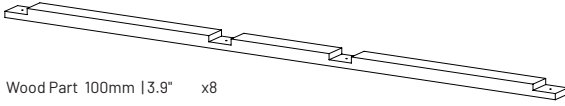

VicFix Frame 2x2

Installation Manual

✓ MATERIAL NEEDED

Included

Wood Part 100mm | 3.9" x8

Metal Spike x8

Triangular Part x4

Nails x8

Screws (3x20 Flat Head) x16

Not Included

Level

Drill

Measuring Tape

Wall Plugs and Screws x2

hammer

1

2

7

8

9

The Cinema Round product is merely indicative. This method is applied to any products of Budget Line range.

9.1

9.2

9.3