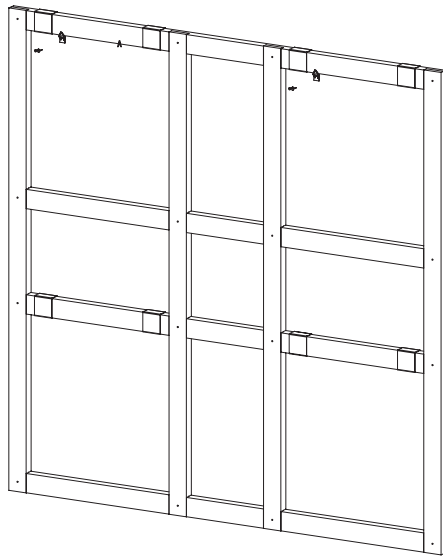

VicFix Frame 2x2

Installation Manual

✓ MATERIAL NEEDED

Included

Wood Part 100mm | 3.9" x8

Metal Spike x8

Triangular Part x4

Nails x8

Screws (3x20 Flat Head) x16

Not Included

Level

Drill

Measuring Tape

Wall Plugs and Screws x2

hammer

1

2

7

8

9

The Cinema Round product is merely indicative. This method is applied to any products of Budget Line range.

9.1

9.2

9.3