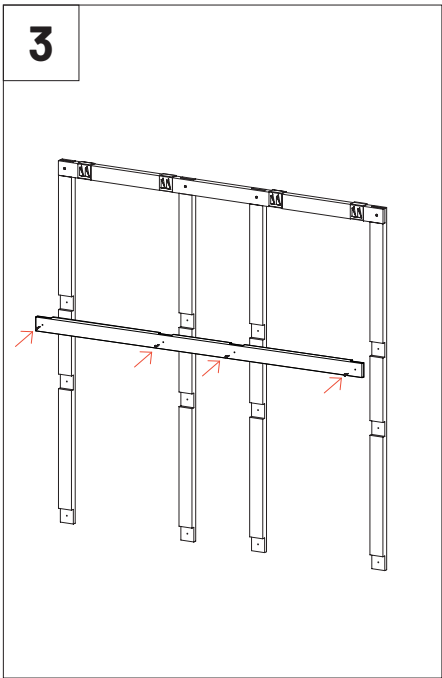

VicFix Frame 2x2

Installation Manual

✓ MATERIAL NEEDED

Included

Wood Part 100mm | 3.9" x8

Metal Spike x8

Triangular Part x4

Nails x8

Screws (3x20 Flat Head) x16

Not Included

Level

Drill

Measuring Tape

Wall Plugs and Screws x2

hammer

1

2

7

8

9

The Cinema Round product is merely indicative. This method is applied to any products of Budget Line range.

9.1

9.2

9.3