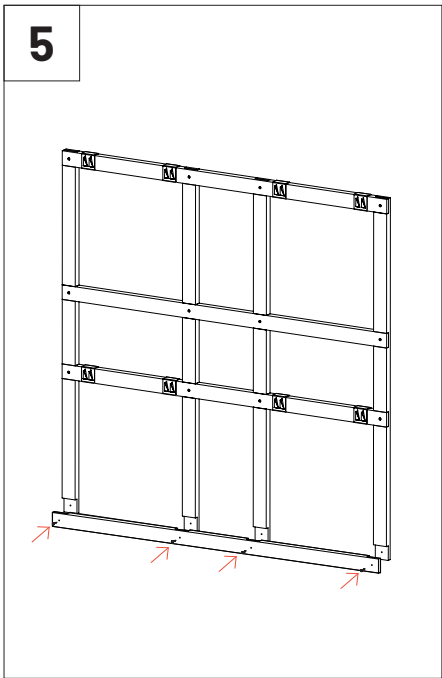

VicFix Frame 2x2

Installation Manual

✓ MATERIAL NEEDED

Included

Wood Part 100mm | 3.9" x8

Metal Spike x8

Triangular Part x4

Nails x8

Screws (3x20 Flat Head) x16

Not Included

Level

Drill

Measuring Tape

Wall Plugs and Screws x2

hammer

1

2

7

8

9

The Cinema Round product is merely indicative. This method is applied to any products of Budget Line range.

9.1

9.2

9.3