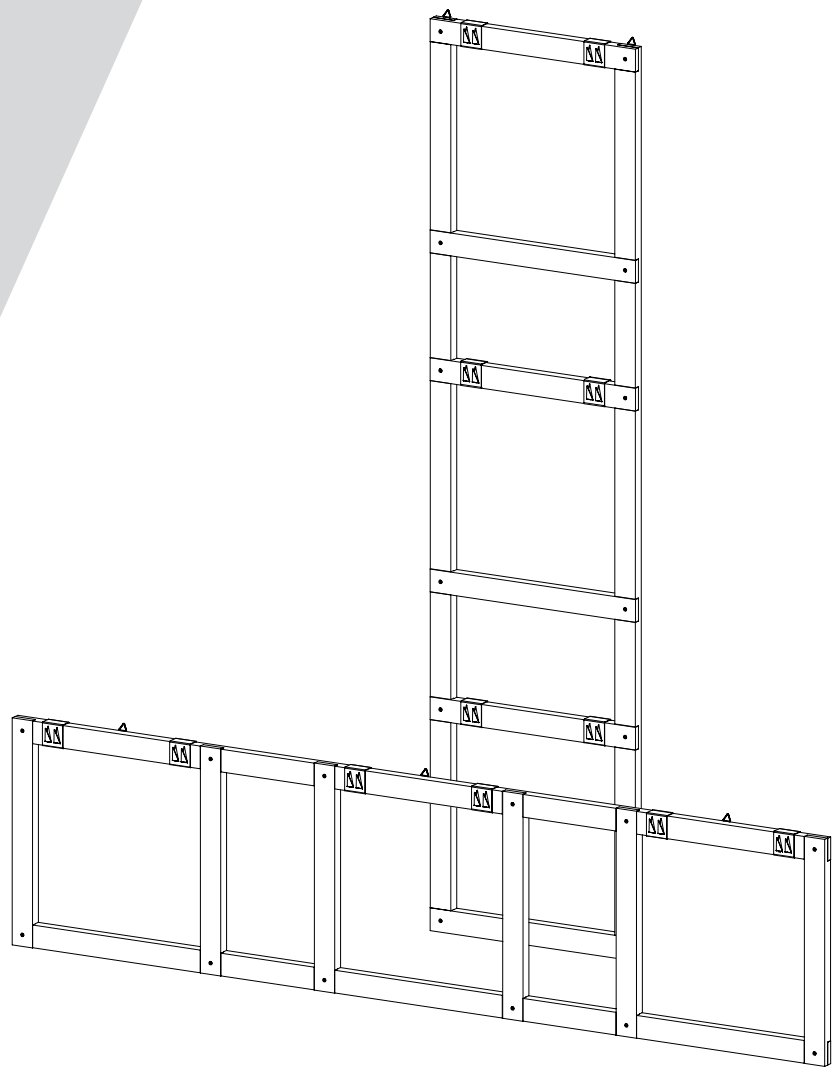

VicFix Frame 3x1

Installation Manual

✓ MATERIAL NEEDED

Included

Wood Part 1600mm | 62.9" x2

Wood Part 400mm | 15.7" x6

Metal Spike x6

Triangular Part x4

Nails x8

Screws (3x20 Flat Head) x12

Not Included

Level

Drill

Measuring Tape

Wall Plugs and Screws x2

hammer

The Cinema Round product is merely indicative. This method is applied to any products of Budget Line range.

Vertical Assembly

1

2

3

4

5

6