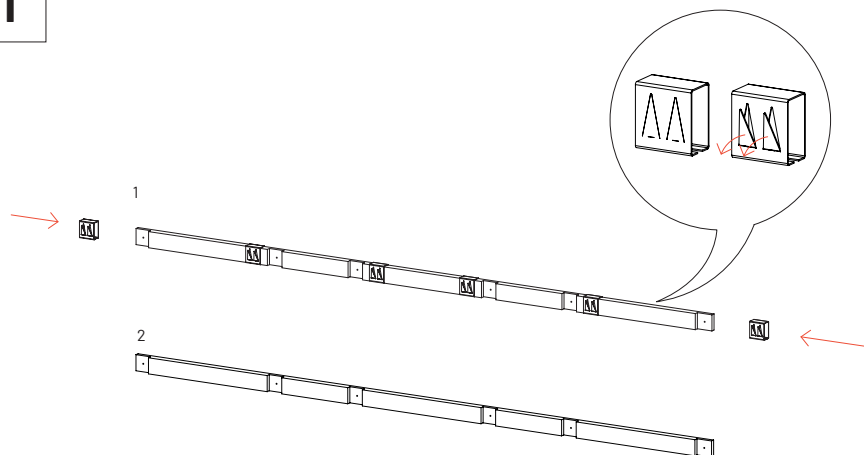

Horizontal Assembly

1