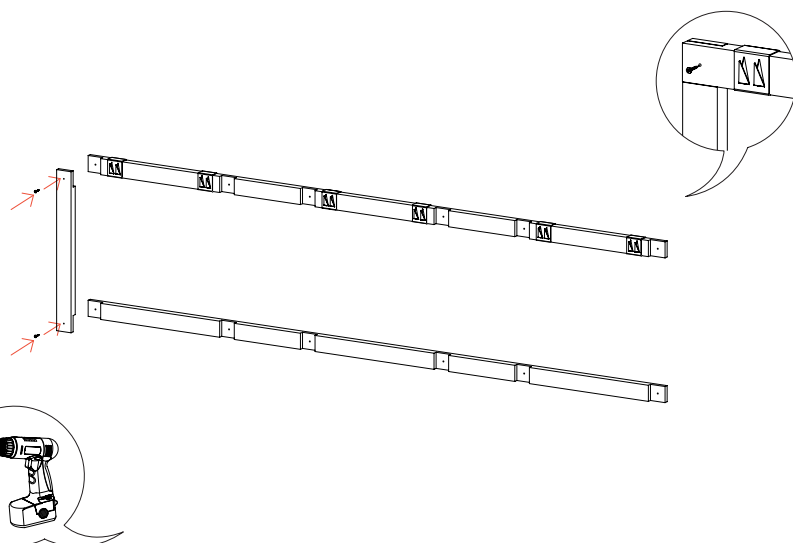

Horizontal Assembly

1

2