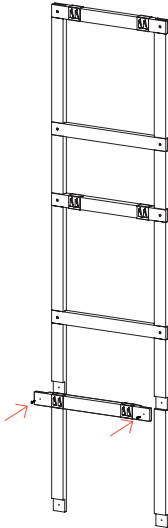

VicFix Frame 3x1

Installation Manual

✓ MATERIAL NEEDED

Included

Wood Part 1600mm | 62.9" x2

Wood Part 400mm | 15.7" x6

Metal Spike x6

Triangular Part x4

The Cinema Round product is merely indicative. This method is applied to any products of Budget Line range.

Vertical Assembly

1

2

3

4

5

6