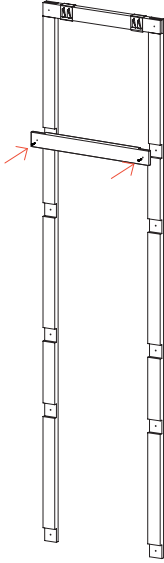

VicFix Frame 3x1

Installation Manual

✓ MATERIAL NEEDED

Included

Wood Part 1600mm | 62.9" x2

Wood Part 400mm | 15.7" x6

Metal Spike x6

Triangular Part x4

Horizontal Assembly

1

2

3

4

5

6

7

The Cinema Round product is merely indicative. This method is applied to any products of Budget Line range.

Vertical Assembly

1

2

3

4

5

6