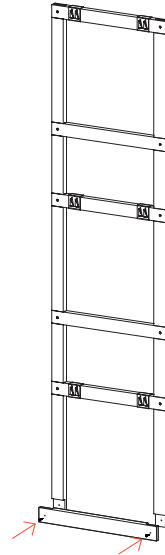

VicFix Frame 3x1

Installation Manual

✓ MATERIAL NEEDED

Included

Wood Part 1600mm | 62.9" x2

Wood Part 400mm | 15.7" x6

Metal Spike x6

Triangular Part x4

The Cinema Round product is merely indicative. This method is applied to any products of Budget Line range.

Vertical Assembly

1

2

3

4

5

6