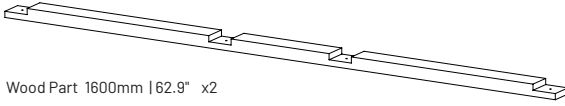

VicFix Frame 3x1

Installation Manual

✓ MATERIAL NEEDED

Included

Wood Part 1600mm | 62.9" x2

Wood Part 400mm | 15.7" x6

Metal Spike x6

Triangular Part x4

Nails x8

Screws (3x20 Flat Head) x12

Not Included

Level

Drill

Measuring Tape

Wall Plugs and Screws x2

hammer